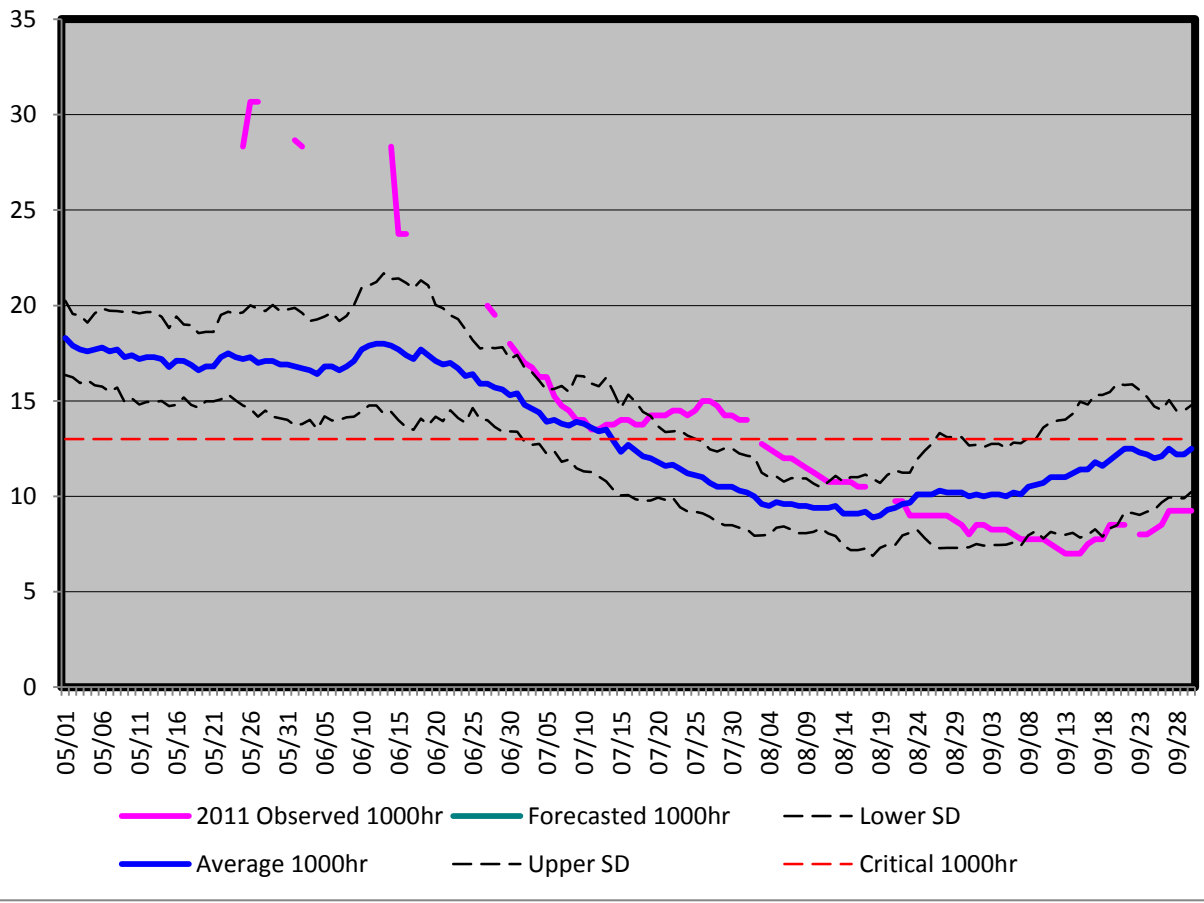

E2 1000hr fuels

Updated: 13-Oct-2011