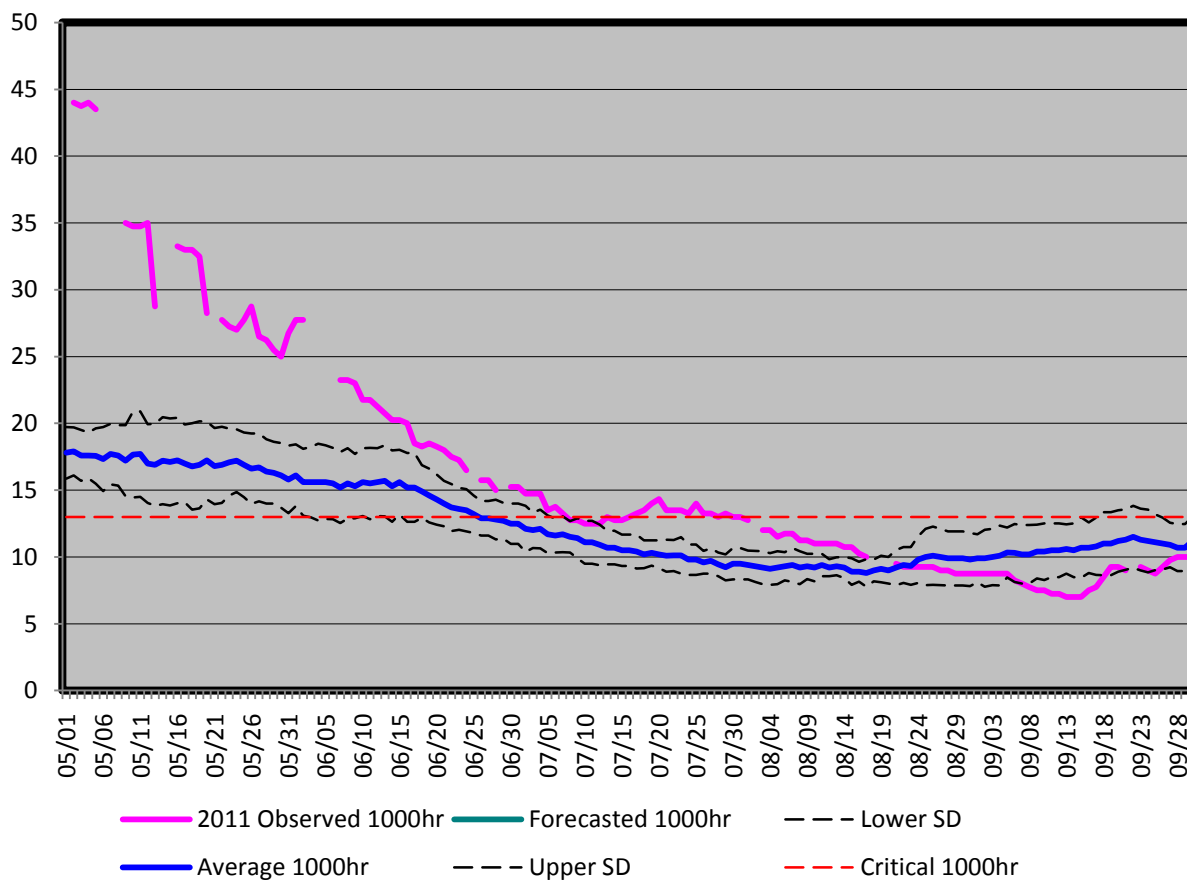

C1 1000hr fuels

Updated: 13-Oct-2011

C2 1000hr fuels

Updated: 13-Oct-2011

C3 1000hr fuels

Updated: 13-Oct-2011

E1 1000hr fuels

Updated: 13-Oct-2011