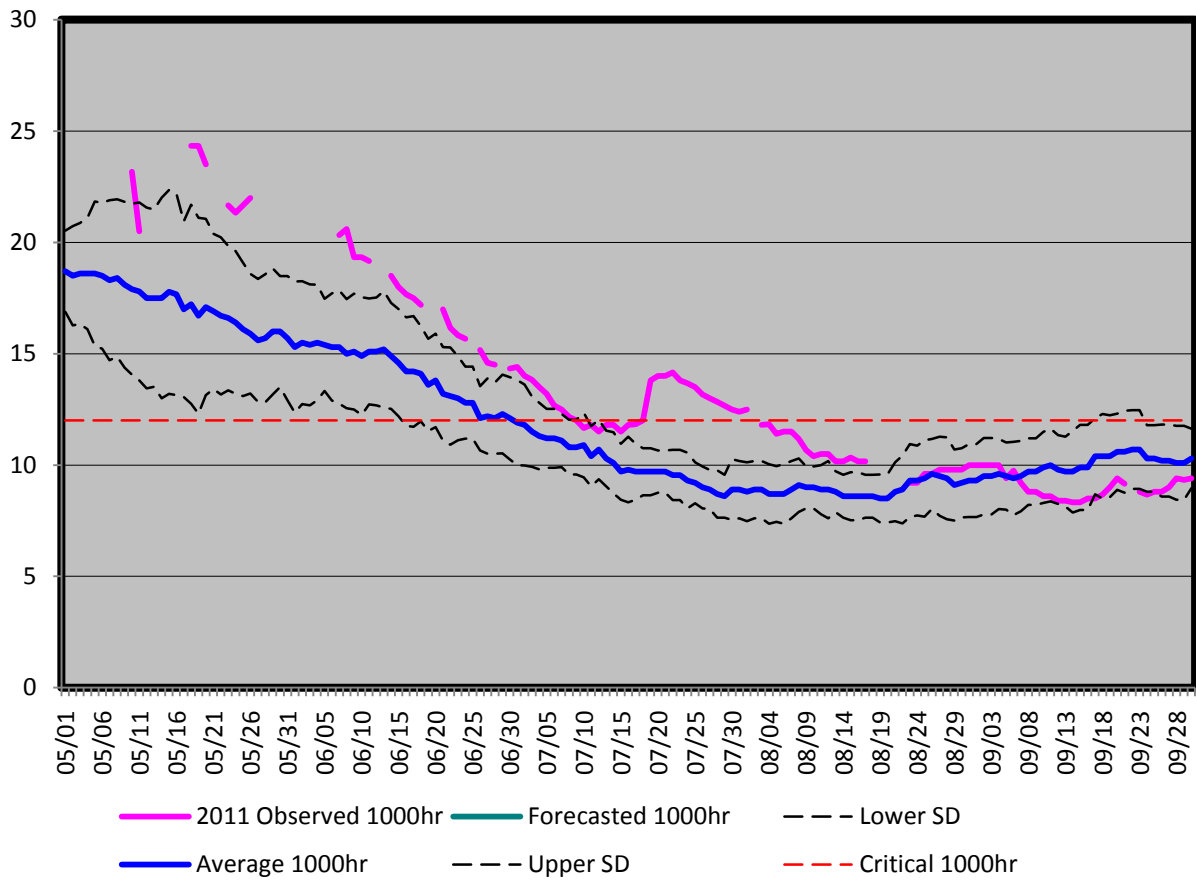

C1 1000hr fuels

Updated: 13-Oct-2011

C2 1000hr fuels

Updated: 13-Oct-2011

C3 1000hr fuels

Updated: 13-Oct-2011

E1 1000hr fuels

Updated: 13-Oct-2011