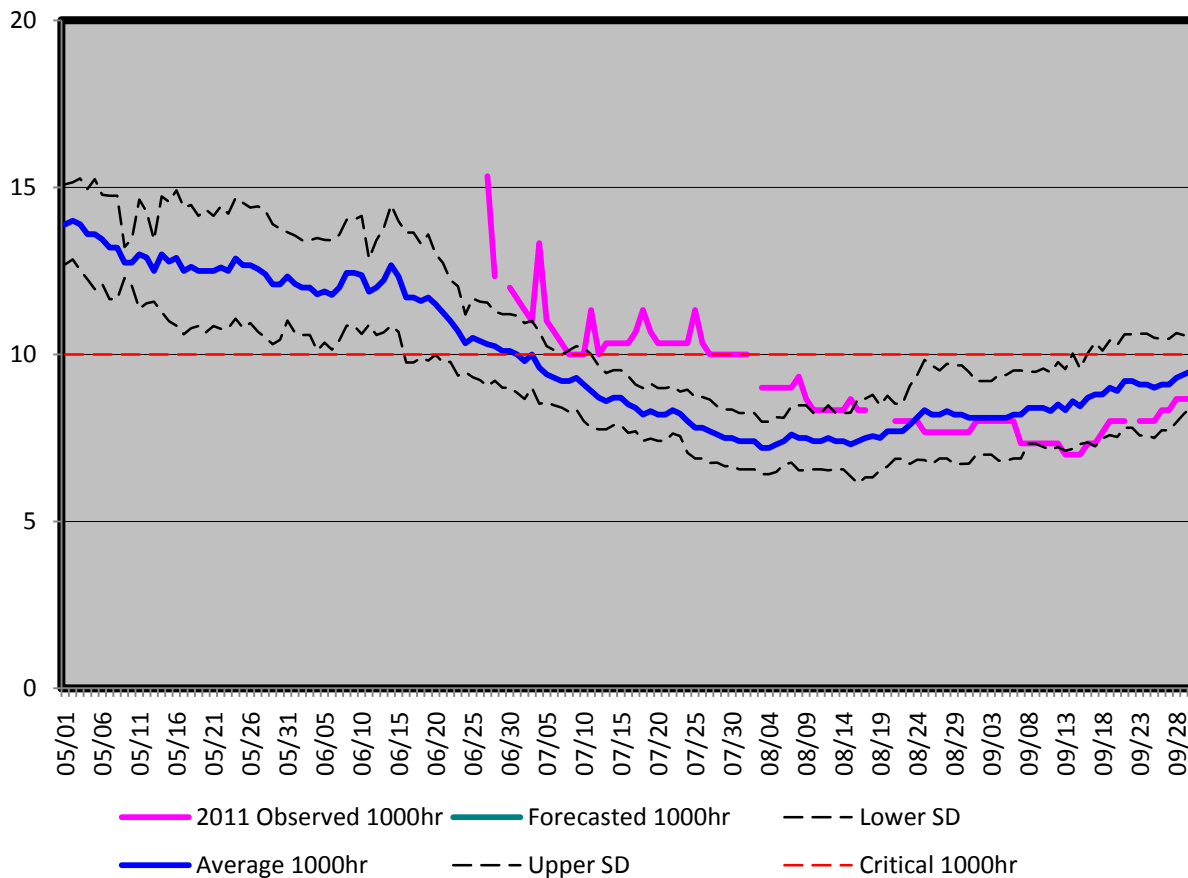

E3 1000hr fuels

Updated: 13-Oct-2011