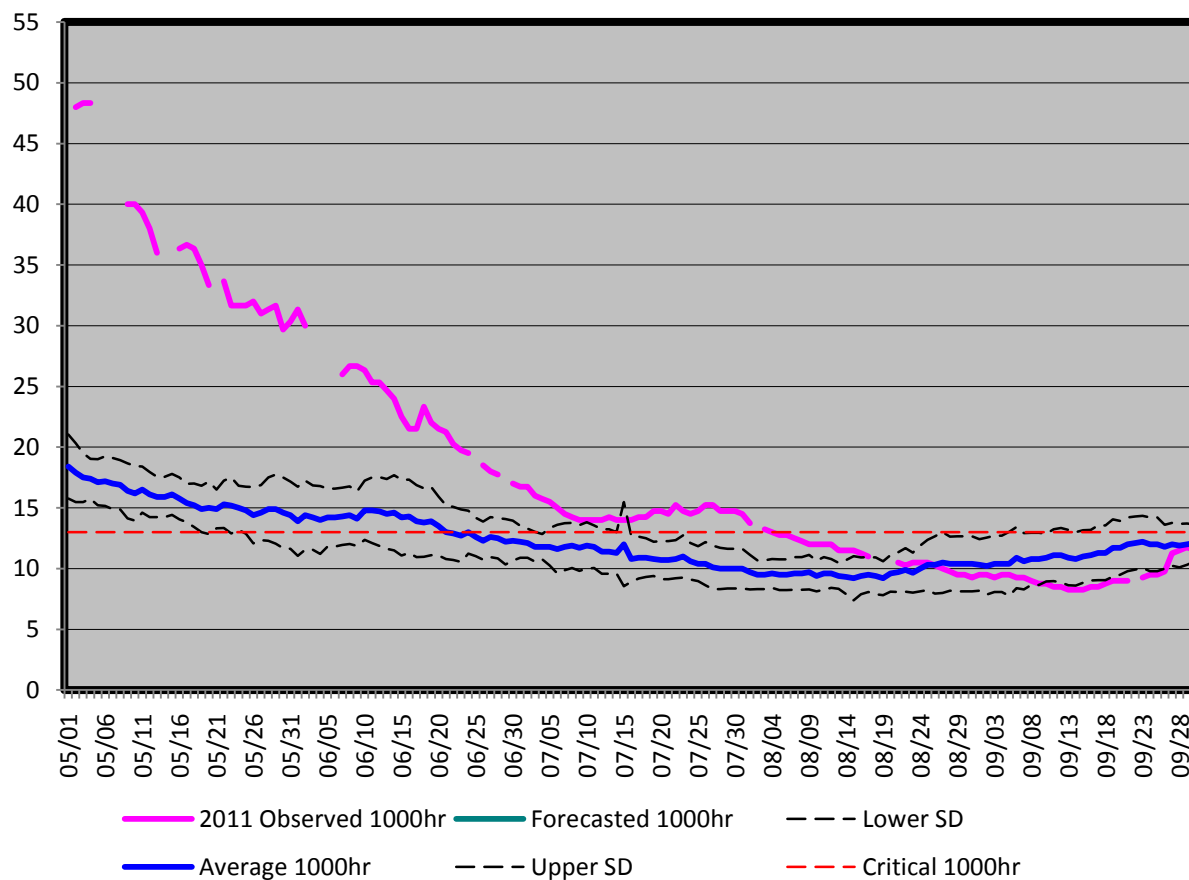

C1 1000hr fuels

Updated: 13-Oct-2011

C2 1000hr fuels

Updated: 13-Oct-2011

C3 1000hr fuels

Updated: 13-Oct-2011

E1 1000hr fuels

Updated: 13-Oct-2011