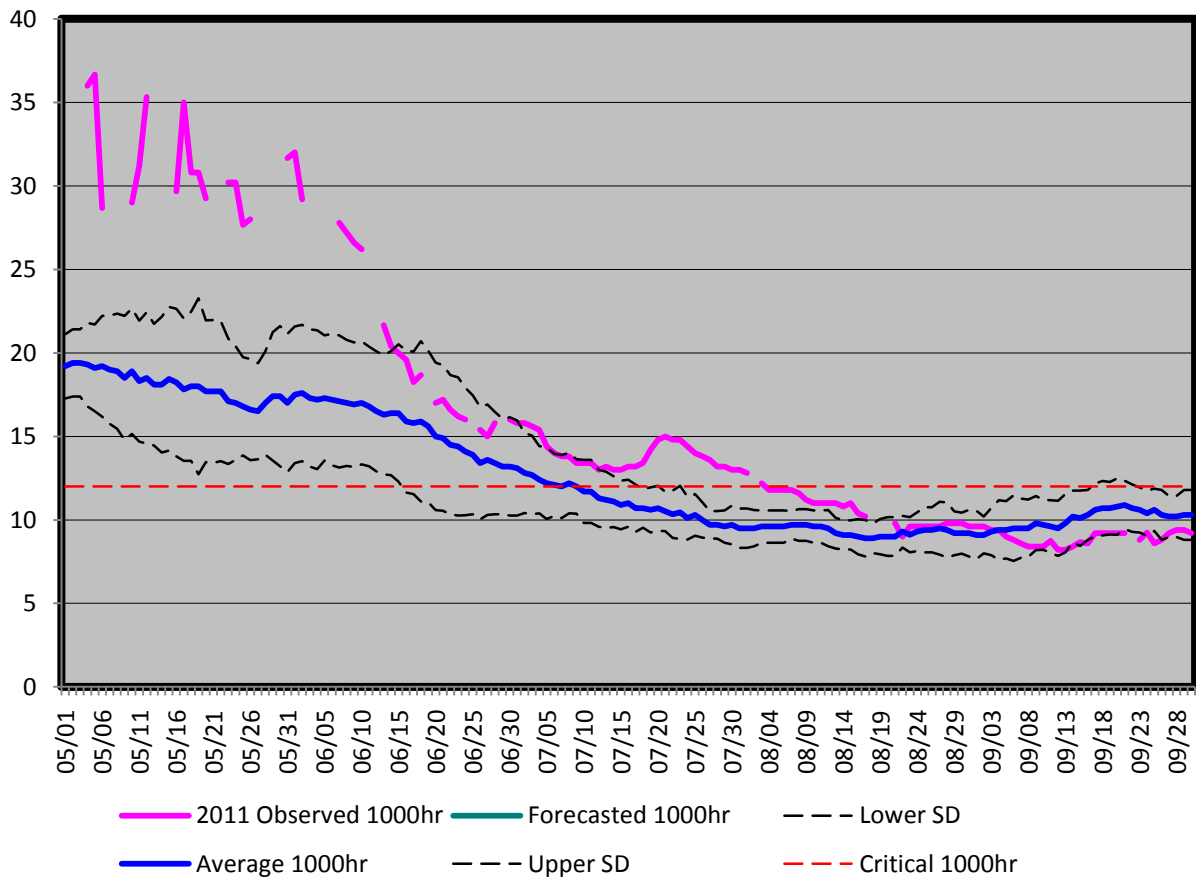

C1 1000hr fuels

Updated: 13-Oct-2011

C2 1000hr fuels

Updated: 13-Oct-2011

C3 1000hr fuels

Updated: 13-Oct-2011

E1 1000hr fuels

Updated: 13-Oct-2011